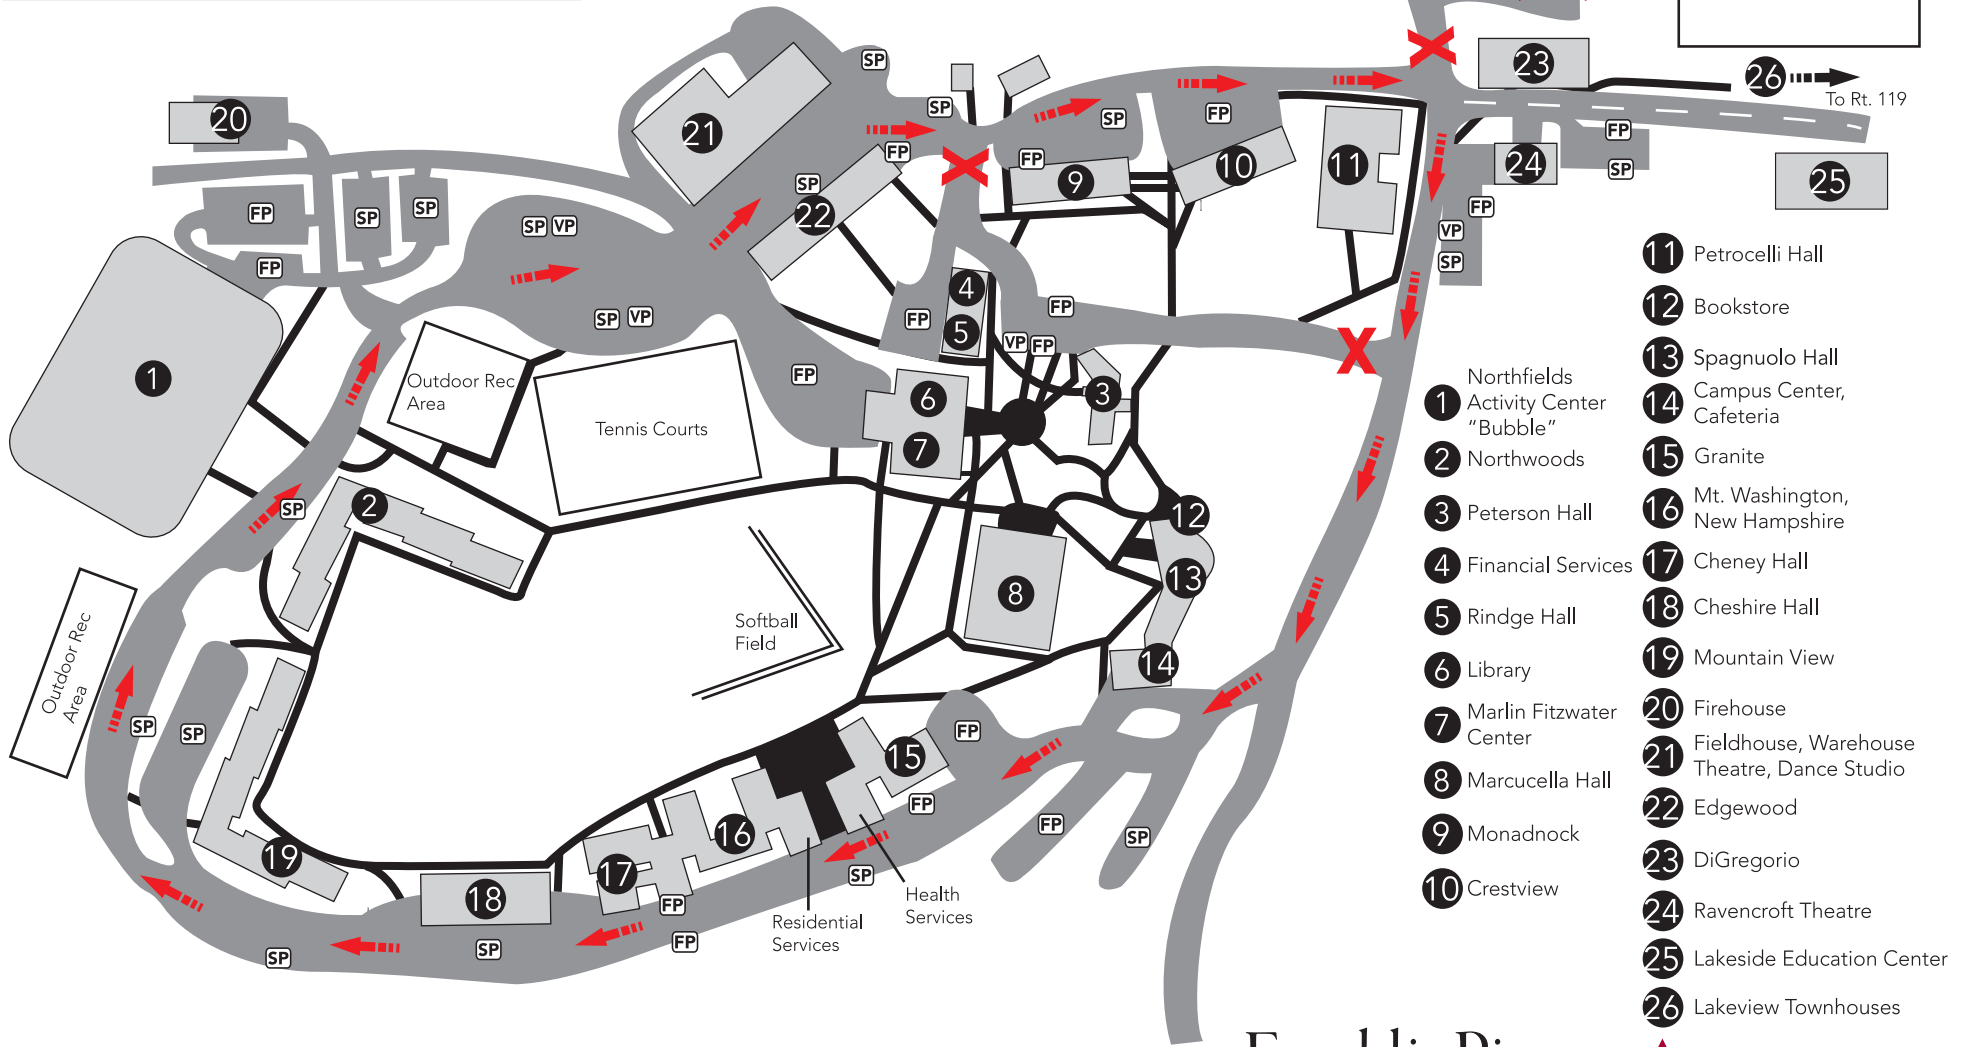

Map Key

	Roadways / Parking Lots		One Way Roads
	Student Walkways		Two Way Roads
	Faculty/Staff Parking		
	Student Parking		
	Visitor Parking		

Commencement 2012 Campus Map

Commencement Location

Sodexo Field

Pappas Field

- 1** Northfields Activity Center "Bubble"
- 2** Northwoods
- 3** Peterson Hall
- 4** Financial Services
- 5** Rindge Hall
- 6** Library
- 7** Marlin Fitzwater Center
- 8** Marcuccella Hall
- 9** Monadnock
- 10** Crestview
- 11** Petrocelli Hall
- 12** Bookstore
- 13** Spagnuolo Hall
- 14** Campus Center, Cafeteria
- 15** Granite
- 16** Mt. Washington, New Hampshire
- 17** Cheney Hall
- 18** Cheshire Hall
- 19** Mountain View
- 20** Firehouse
- 21** Fieldhouse, Warehouse Theatre, Dance Studio
- 22** Edgewood
- 23** DiGregorio
- 24** Ravencroft Theatre
- 25** Lakeside Education Center
- 26** Lakeview Townhouses
-  Commencement Site