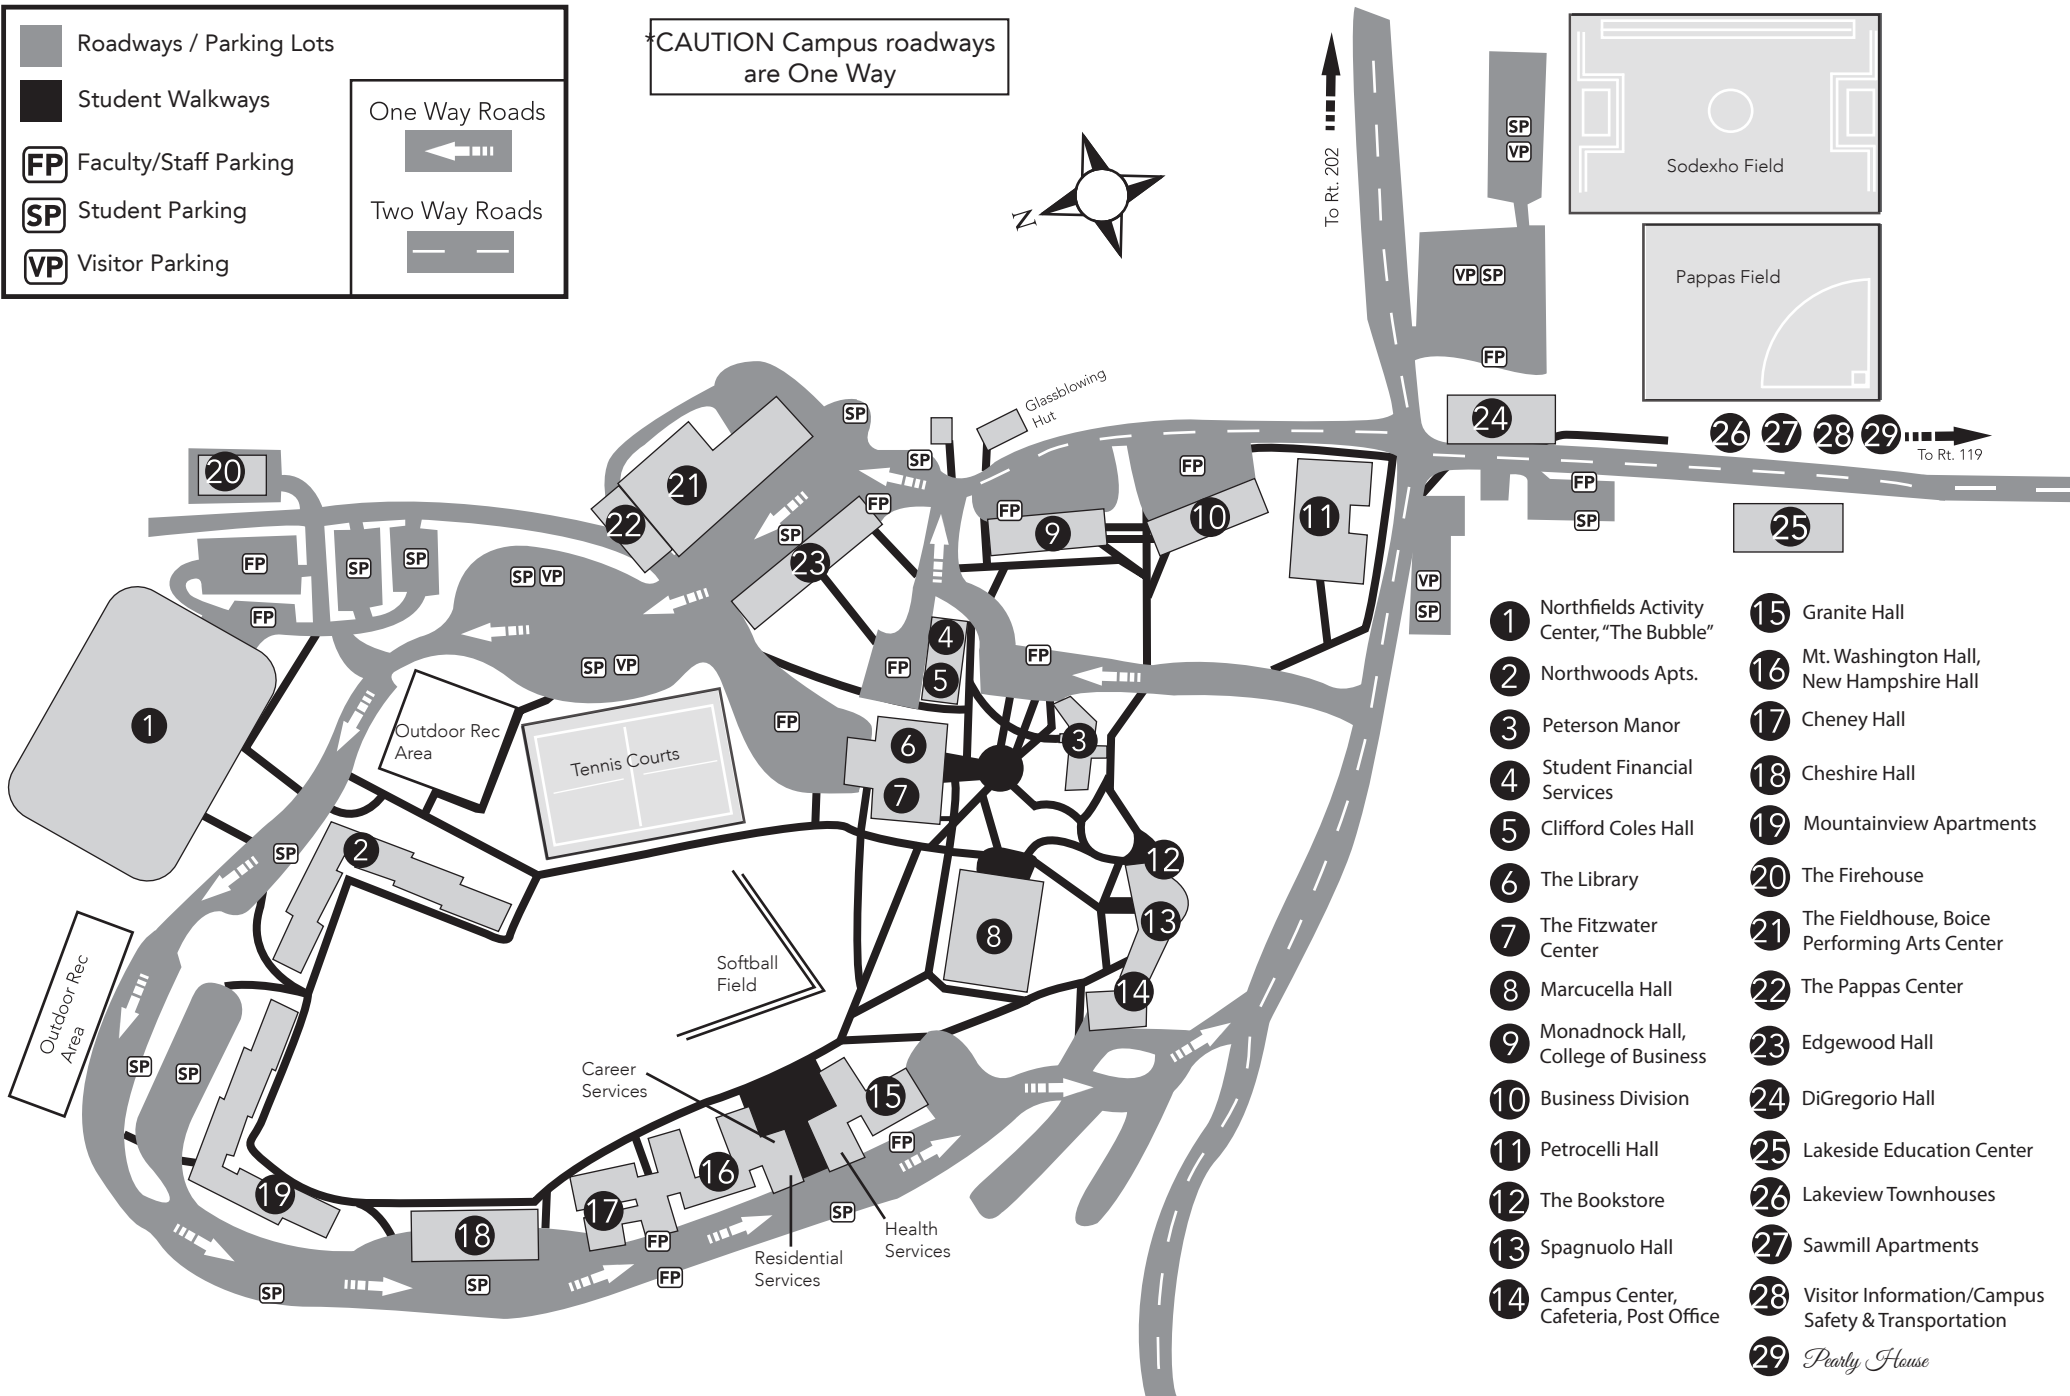

# Map Key

	Roadways / Parking Lots		One Way Roads
	Student Walkways		Two Way Roads
	Faculty/Staff Parking		
	Student Parking		
	Visitor Parking		

CAUTION Campus roadways are One Way

To Rt. 202

To Rt. 119

- |   |   |
|---|---|
| 1 Northfields Activity Center, "The Bubble" | 15 Granite Hall                                       |
| 2 Northwoods Apts.                          | 16 Mt. Washington Hall, New Hampshire Hall            |
| 3 Peterson Manor                            | 17 Cheney Hall  |
| 4 Student Financial Services                | 18 Cheshire Hall                                      |
| 5 Clifford Coles Hall                       | 19 Mountainview Apartments                            |
| 6 The Library                               | 20 The Firehouse                                      |
| 7 The Fitzwater Center                      | 21 The Fieldhouse, Boice Performing Arts Center       |
| 8 Marcucella Hall                           | 22 The Pappas Center                                  |
| 9 Monadnock Hall, College of Business       | 23 Edgewood Hall                                      |
| 10 Business Division                        | 24 DiGregorio Hall                                    |
| 11 Petrocelli Hall                          | 25 Lakeside Education Center                          |
| 12 The Bookstore                            | 26 Lakeview Townhouses                                |
| 13 Spagnuolo Hall                           | 27 Sawmill Apartments                                 |
| 14 Campus Center, Cafeteria, Post Office    | 28 Visitor Information/Campus Safety & Transportation |
|   | 29 Pearly House                                       |