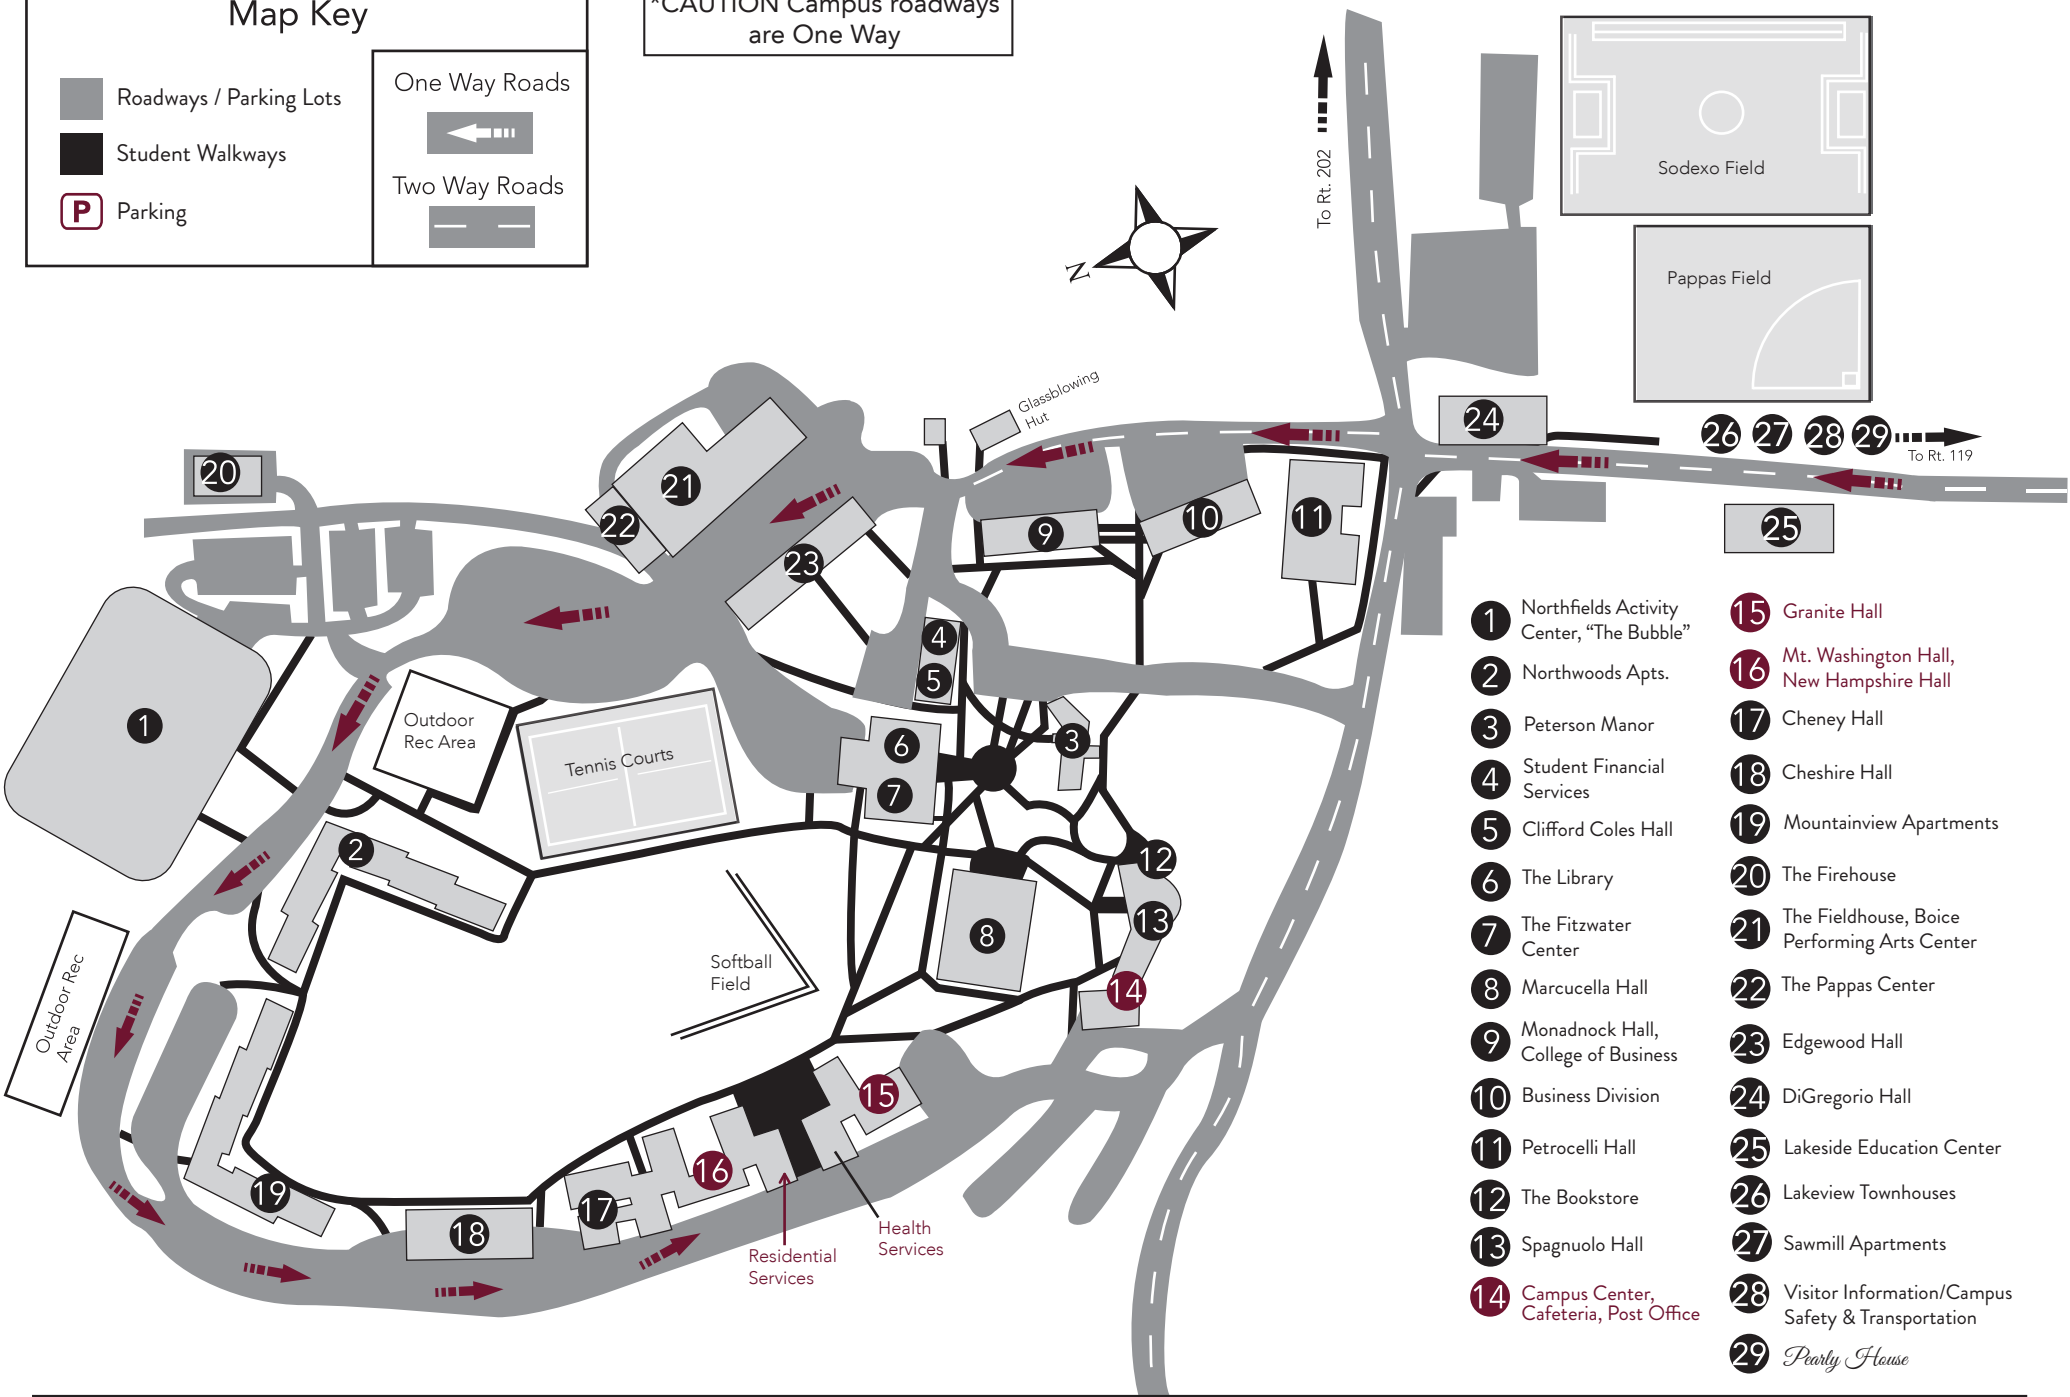

# Map Key

-  Roadways / Parking Lots
-  Student Walkways
-  Parking
-  One Way Roads
-  Two Way Roads

**\*CAUTION** Campus roadways are One Way

To Rt. 202

To Rt. 119

- 1** Northfields Activity Center, "The Bubble"
- 2** Northwoods Apts.
- 3** Peterson Manor
- 4** Student Financial Services
- 5** Clifford Coles Hall
- 6** The Library
- 7** The Fitzwater Center
- 8** Marcucella Hall
- 9** Monadnock Hall, College of Business
- 10** Business Division
- 11** Petrocelli Hall
- 12** The Bookstore
- 13** Spagnuolo Hall
- 14** Campus Center, Cafeteria, Post Office
- 15** Granite Hall
- 16** Mt. Washington Hall, New Hampshire Hall
- 17** Cheney Hall
- 18** Cheshire Hall
- 19** Mountainview Apartments
- 20** The Firehouse
- 21** The Fieldhouse, Boice Performing Arts Center
- 22** The Pappas Center
- 23** Edgewood Hall
- 24** DiGregorio Hall
- 25** Lakeside Education Center
- 26** Lakeview Townhouses
- 27** Sawmill Apartments
- 28** Visitor Information/Campus Safety & Transportation
- 29** Pearly House