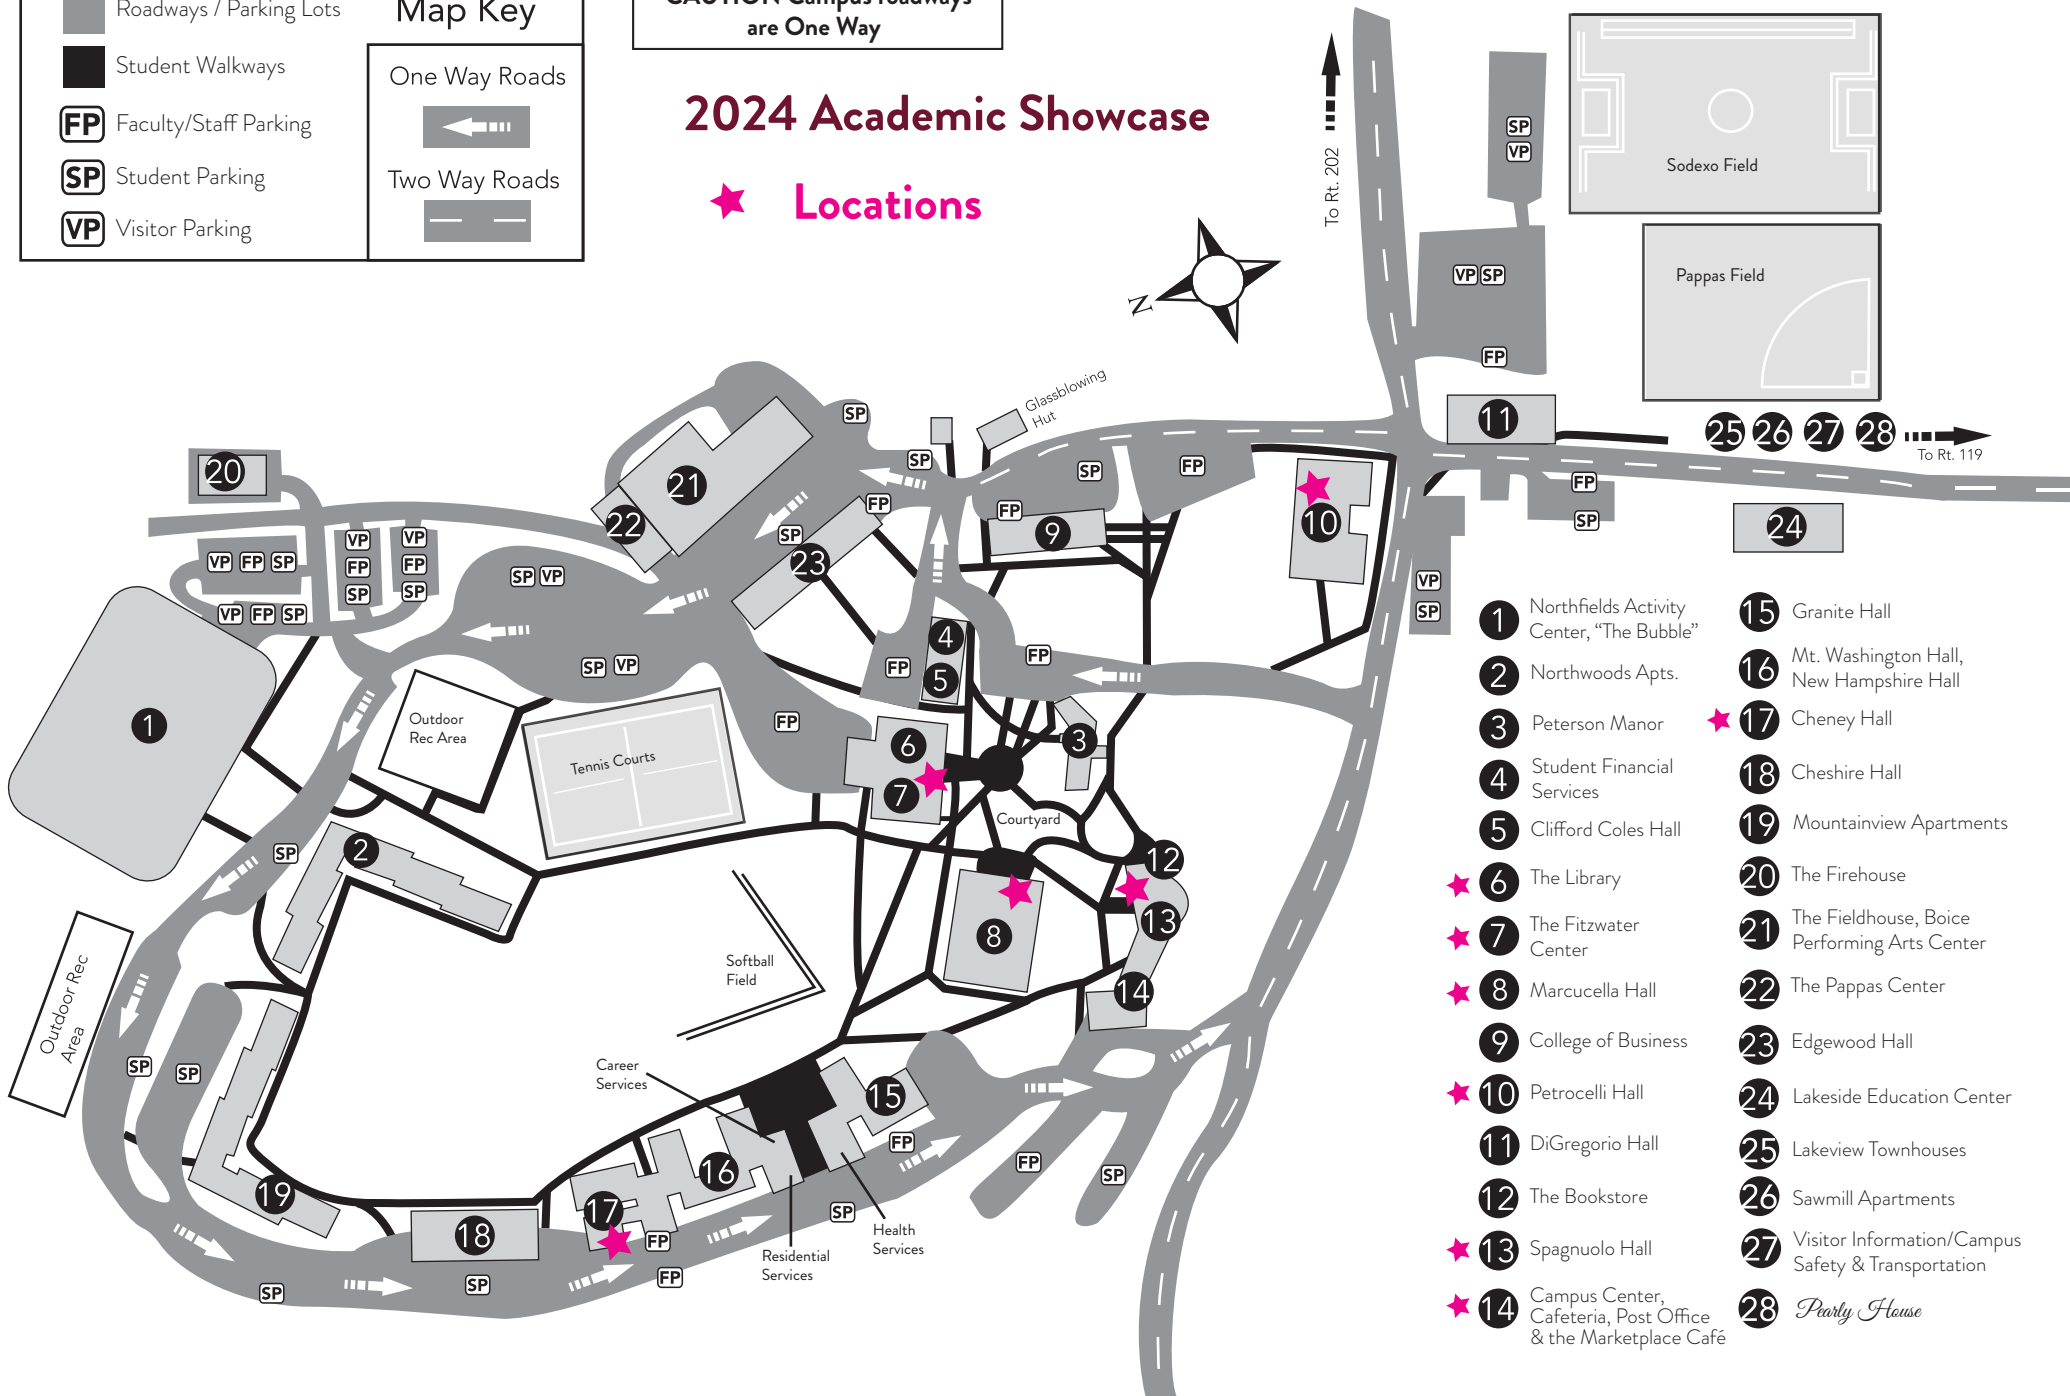

Map Key

- Roadways / Parking Lots
- Student Walkways
- Faculty/Staff Parking (FP)
- Student Parking (SP)
- Visitor Parking (VP)
- One Way Roads
- Two Way Roads

***CAUTION Campus roadways are One Way**

2024 Academic Showcase

★ Locations

- 1 Northfields Activity Center, "The Bubble"
- 2 Northwoods Apts.
- 3 Peterson Manor
- 4 Student Financial Services
- 5 Clifford Coles Hall
- ★ 6 The Library
- ★ 7 The Fitzwater Center
- ★ 8 Marcucella Hall
- 9 College of Business
- ★ 10 Petrocelli Hall
- 11 DiGregorio Hall
- 12 The Bookstore
- ★ 13 Spagnuolo Hall
- ★ 14 Campus Center, Cafeteria, Post Office & the Marketplace Café
- 15 Granite Hall
- 16 Mt. Washington Hall, New Hampshire Hall
- ★ 17 Cheney Hall
- 18 Cheshire Hall
- 19 Mountainview Apartments
- 20 The Firehouse
- 21 The Fieldhouse, Boice Performing Arts Center
- 22 The Pappas Center
- 23 Edgewood Hall
- 24 Lakeside Education Center
- 25 Lakeview Townhouses
- 26 Sawmill Apartments
- 27 Visitor Information/Campus Safety & Transportation
- 28 *Pearly House*