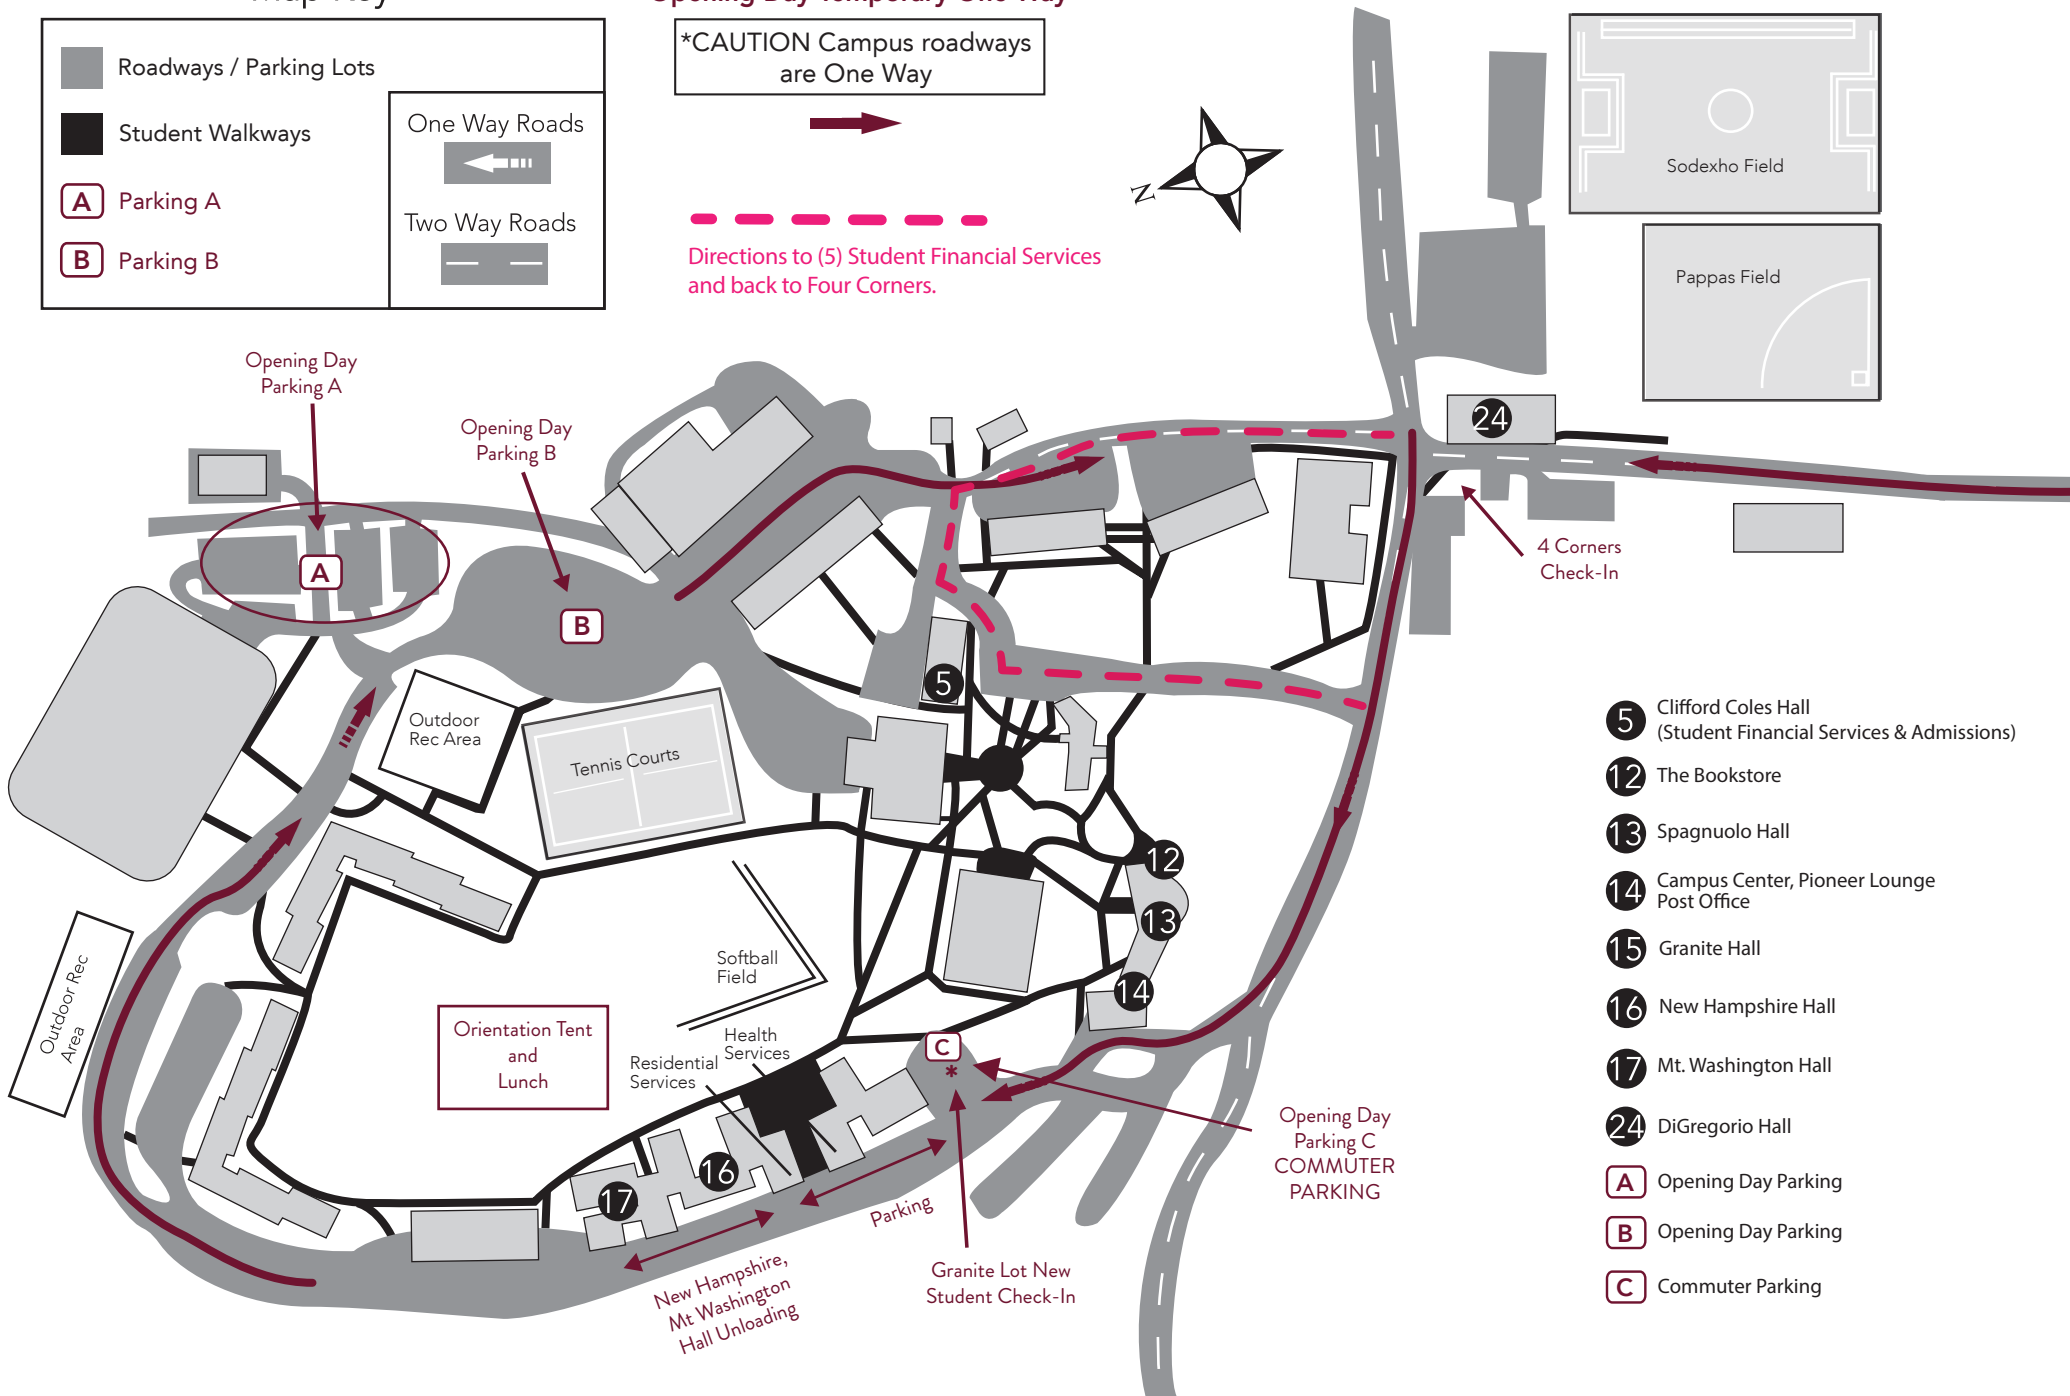

Map Key

	Roadways / Parking Lots		One Way Roads
	Student Walkways		Two Way Roads
	Parking A		
	Parking B		

Opening Day Temporary One Way

***CAUTION** Campus roadways are One Way

-  Clifford Coles Hall (Student Financial Services & Admissions)
-  The Bookstore
-  Spagnuolo Hall
-  Campus Center, Pioneer Lounge Post Office
-  Granite Hall
-  New Hampshire Hall
-  Mt. Washington Hall
-  DiGregorio Hall
-  Opening Day Parking
-  Opening Day Parking
-  Commuter Parking